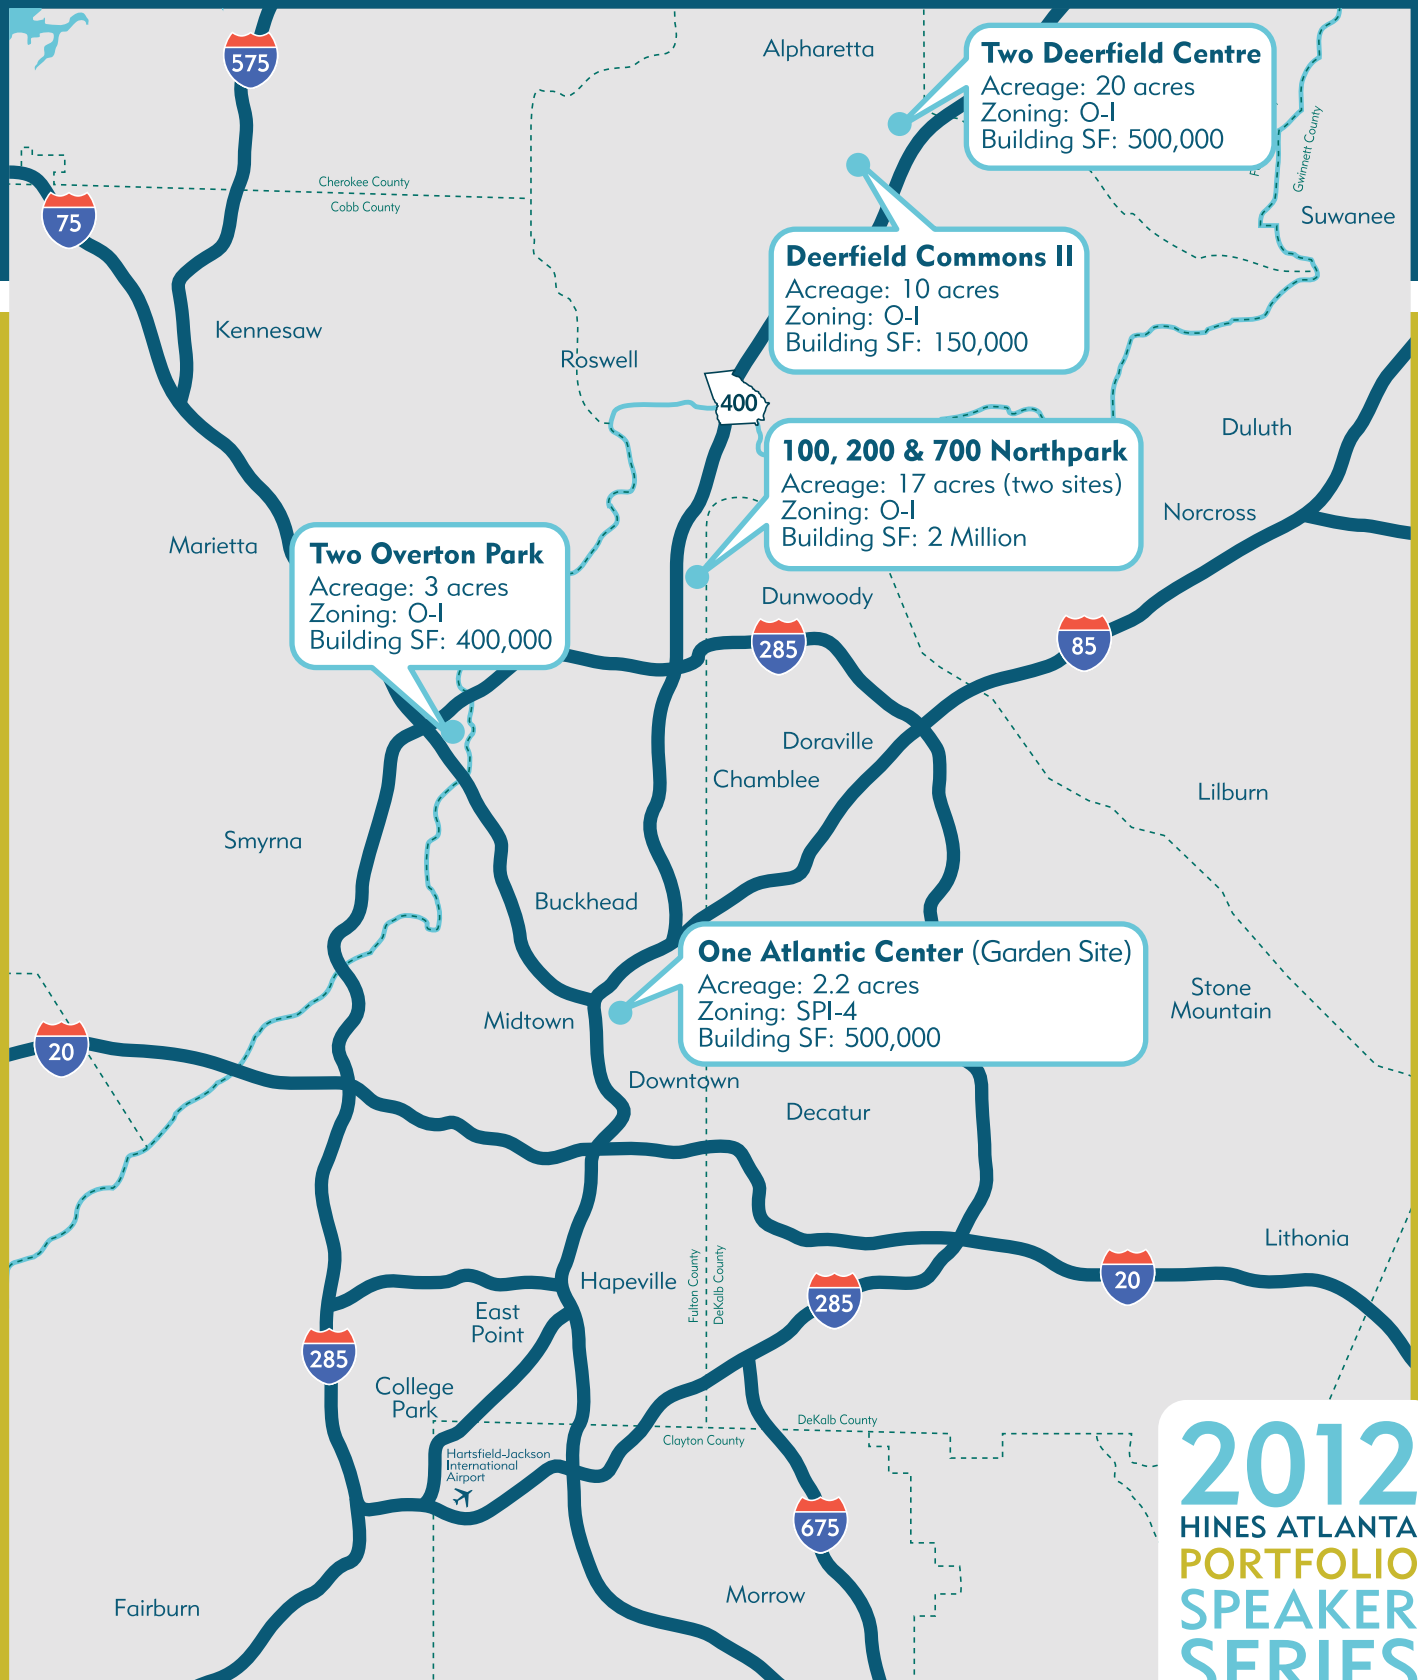

Metro Atlanta Build-to-Suit Opportunities

2012
HINES ATLANTA
PORTFOLIO
SPEAKER
SERIES

Hines

For more information, please contact:
John A. Heagy, III
770-206-5310
John.Heagy@hines.com